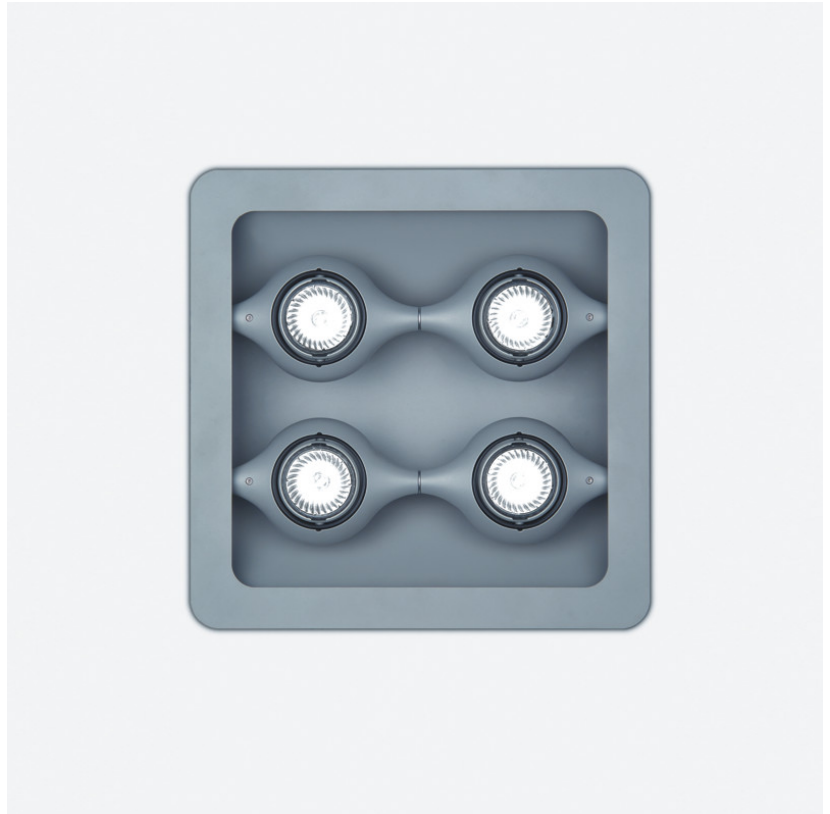

SPACE RECESSED

D96006

GENERAL

Series: Space
Brand: Milan
Division: Design
Mounting Type: Recessed
Mounting Location: Ceiling
Subcategory: Downlight

PHYSICAL

Shape: Square
Length (mm): 387
Length (in): 15 1/4
Width (mm): 387
Width (in): 15 1/4
Height (mm): 89
Height (in): 3 1/2
Light Distribution: Direct
Weight (kg): 3.2
Weight (lbs): 7
Diffuser: Glass - Sold Separately
Fixture Finish: Metallic Gray
Fixture Material: Metal

ELECTRICAL

Number of Lamps: 4
Lamp Type: LED Retrofit
Lamp Shape: MR16
Bulb Included: Bulb Not Included
Total Output Wattage (W): 20
Max. Wattage Per Lamp (W): 5
Lamp Base: GU10
Housing: Non - IC rated remodel housing is for use in non - insulated areas or where insulation is at least 3
Input Voltage (V): 120

LED

OPTICAL

RATINGS AND CERTIFICATIONS

Certified By: CSA Certified to UL and CSA Standards
IP rating: IP20

PROJECT	
TYPE	
NOTES	
QUANTITY	
DATE