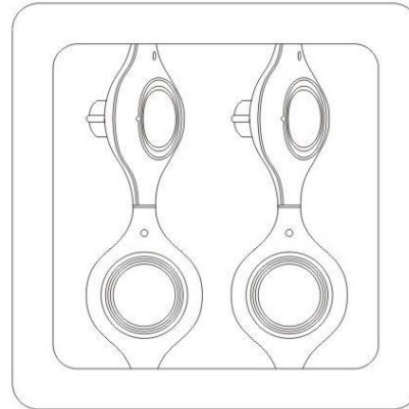

SPACE RECESSED

D96006

GENERAL

Series: Space
Brand: Milan
Division: Design
Mounting Type: Recessed
Mounting Location: Ceiling
Subcategory: Downlight

PHYSICAL

Shape: Square
Length (mm): 387
Length (in): 15 1/4
Width (mm): 387
Width (in): 15 1/4
Height (mm): 89
Height (in): 3 1/2
Light Distribution: Direct
Weight (kg): 3.2
Weight (lbs): 7
Diffuser: Glass - Sold Separately
Fixture Finish: Metallic Gray
Fixture Material: Metal

ELECTRICAL

Number of Lamps: 4
Lamp Type: LED Retrofit
Lamp Shape: MR16
Bulb Included: Bulb Not Included
Total Output Wattage (W): 20
Max. Wattage Per Lamp (W): 5
Lamp Base: GU10
Housing: Non - IC rated remodel housing is for use in non - insulated areas or where insulation is at least 3
Input Voltage (V): 120

LED

OPTICAL

RATINGS AND CERTIFICATIONS

Certified By: CSA Certified to UL and CSA Standards
IP rating: IP20

PROJECT	
TYPE	
NOTES	
QUANTITY	
DATE